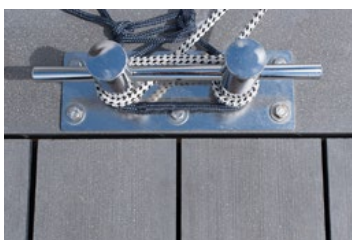

THERMOWOOD PLASTIC COMPOSITE (TWPC)